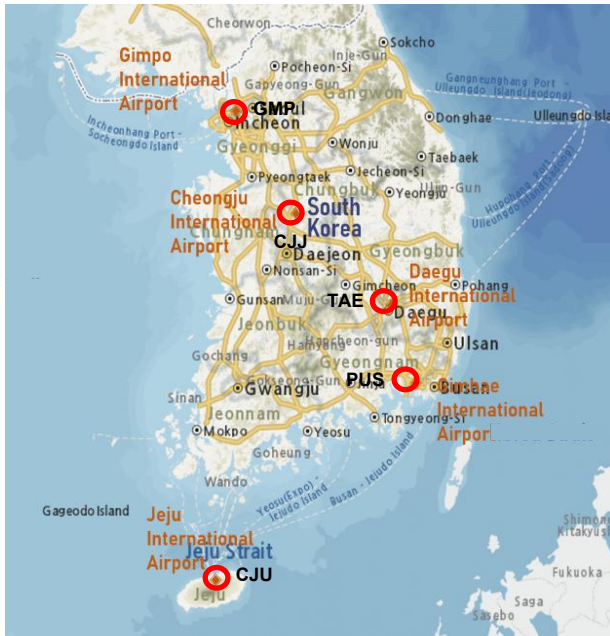

Korea Schedule Coordination (KSC)

Name of Organization	Korea Schedule Coordination (KSC)
Economy	Rep. of Korea
Name of Head Delegate	Junghye Lee
Title of Head Delegate	Deputy General Manager, Route Development & Passenger Promotion Department
Affiliation	Korea airport corporation
E-mail for SCR	scr@slotkorea.co.kr
E-mail for Organization	kacslot@airport.co.kr
Address	Market Development&Commercial office, 78, Haneul-gil, Gangseo-gu, Seoul, 07505
Airports (Level3)	GMP, CJU, PUS, TAE, CJJ

Photo of GMP Intl.

Supplementary Information of the Organization

Korea Slot Coordination(KSC) is an official title for the slot coordination team of Korea Airport Corporation(KAC), operator of Gimpo Intl.(GMP), Je-ju Intl.(CJU).

The duty of coordination has been transferred from KASO to IASC and KSC(Korea Slot Coordination).